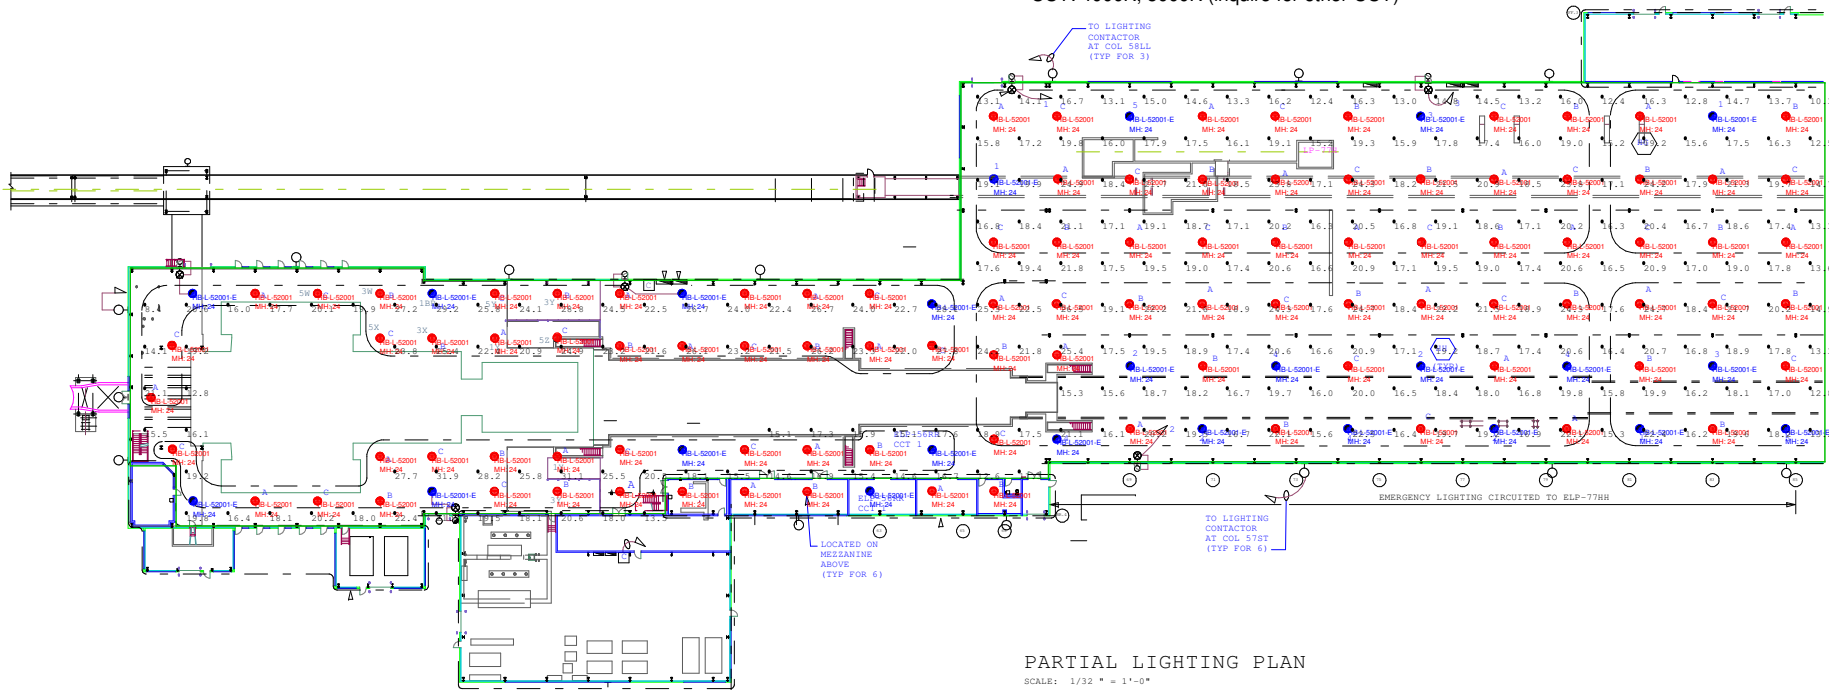

HIGH BAY LOW # 52001

Luminaire Schedule					
Symbol	Qty	Label	Total Lamp Lumens	LLF	Description
	98	HB-L-52001	18332.53	1.000	HB-18L-50K-UL
	24	HB-L-52001-E	18332.53	1.000	HB-18L-50K-UL

Calculation Summary						
Label	Units	Avg	Max	Min	Avg/Min	Max/Min
E-10_30 Inches AFF	Fc	18.99	31.9	8.4	2.26	3.80

Recommended Footcandle level for an Active Warehouse: 20 - 30 fc
Reflectances: Ceiling .80, Walls .50, Floor .20
BLUE - High Bay Low52001 Emergency Back up
RED - Standard High Bay Low 52001
Fixture Height: 24 ft

Key Features

- Frosted lens reduces glare
- Instant on to full brightness
- Wide light distribution
- High efficacy: 117-126 lumens per watt
- 60,000 hours rated life
- 0-10V DC dimming standard
- IP65 rated for wet locations

- UL, DLC, NSF, RoHS, & FCC approved
- LM79 and LM80 reports available
- Lightweight for easy installation
- 7 year warranty
- Mounting Options: ¾-inch hub for pendant mounting, suspension cables (ordered separately)

Specifications

- Height: 5½ inches
- Base Diameter: 21¾ inches
- Input Voltage: 120-277V or 347-480V
- Lumens: 18,000
- Watts: 144-150
- High CRI also available in >90 CRI
- Efficacy: 117-126 lumens per watt
- CCT: 4000K, 5000K (inquire for other CCT)

- Operating Temperature: -40°F - 140°F
- CRI: >80
- Power Factor: 0.99
- Beam Angle: Wide
- Lens: Frosted
- Weight: 14.5 pounds

Customer responsible to verify ordering information/catalogue number prior to placing order

Drawn By: Nick Harms
Checked By: NAH
Date: 2/6/2017

Production Floor
HIGH BAY LOW # 52001

E-10 R1